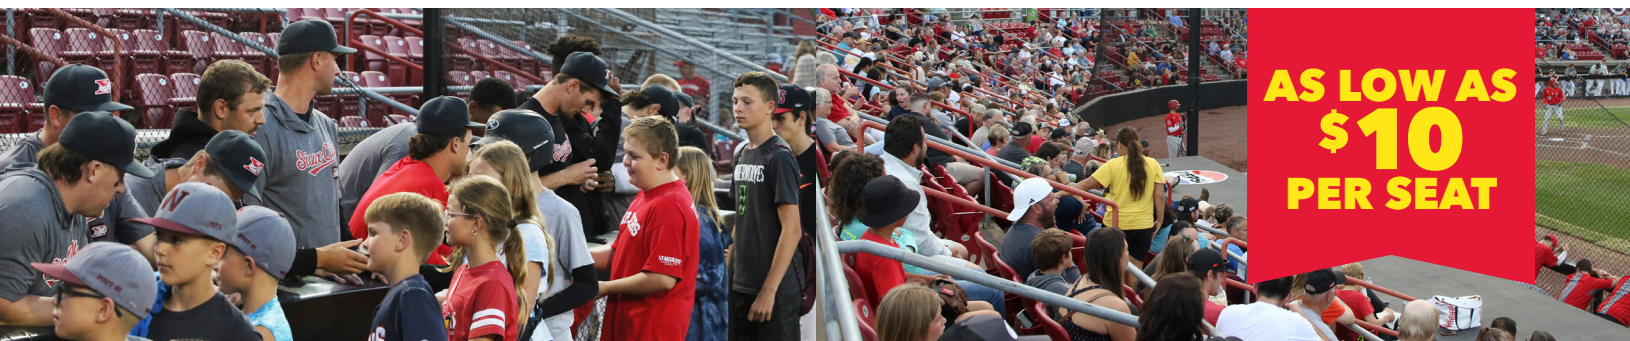

**AS LOW AS
$10
PER SEAT**

HALF SEASON TICKETS

We understand that summer time means busy schedules for individuals and their families and that not everyone can make it to all 50 Sioux City Explorer home games.

With that in mind, we offer half season ticket plans that will allow you to join the X's for 25 games, so you can still enjoy your family vacations and other summer activities. It's a win-win situation for you and your family and best of all, you will receive the same great benefits and seats for all 25 X's games.

BOX SEAT (Red Seats) - $300 per seat

Savings of 20% off Gameday Ticket Price

RESERVE SEAT (Blue Seats) - $250 per seat

Savings of 23% off Gameday Ticket Price

HALF SEASON TICKET HOLDER BENEFITS

- Significant savings off single game ticket prices
- Same great seat(s) to 25 regular season home games (Free Parking Pass)
- 10% discount card on all purchases at the Explorers Team Shop
- No wasted ticket policy, redeem any un-used Season Ticket for a ticket of equal or lesser value to any other 2025 regular season home game.
- First opportunity to purchase seats for all 2025 home playoff games
- Invitations to all season ticket holder events, including the exclusive pre-season "Meet the Team" party.
- Opportunity to join the X's Mug Club and receive discounted beverages at the game